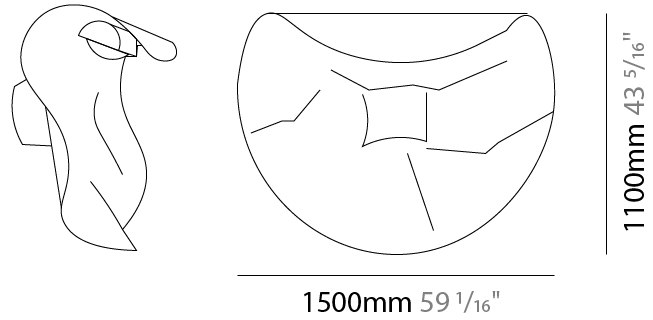

NON SO! SURFACE

D132142- _____
base number

1. To build a product code in our configurator select the specify button on the base model # product page
2. To build a manual product code on this datasheet choose from the options listed below in blue font and add the suffix to the base model #

GENERAL

Series: Non So!
Brand: Knikerboker
Division: Design
Mounting Type: Surface
Mounting Location: Ceiling
Subcategory: Ambient

PHYSICAL

Shape: Abstract
Length (mm): 1500
Length (in): 59 1/16
Height (mm): 1100
Height (in): 43 5/16
Extension (mm): 400
Extension (in): 15 3/4
Light Distribution: Indirect
Fixture Finish: EWH / EBK / MAN / COF / PRD / SLF / GLF / CLF / BRL / EWS / EWG / EWC / EWR / EBS / EBG / EBC / EBC / EBB / MAS / MAD / MAC / MAB / COS / CGO / CCL / CBL / PRS / PRG / PRC / PRB
Fixture Material: Metal

ELECTRICAL

Lamp Type: LED
Input Wattage (W): 42
Total Output Wattage (W): 40
Dimming: Tri-Mode (Non-Dimming and Phase Dimming (120Vac only) and 0-10V Dimming)
Driver Included: Yes
Driver Location: Integrated
Driver Type: Constant Current - Universal
Driver Class: Class 2
Input Voltage (V): 120 - 277
Constant Current (MA): 250
Upon Request: 0-10Vdc dimming / Phase dimming @120Vac / Non-dimming 120/277Vac

LED

Number of LEDs: 4
Color Temperature (°K): 3000
Max. Delivered Lumen (lm): 4400
CRI: >85 CRI
Lamp Life (hrs): 50000

OPTICAL

RATINGS AND CERTIFICATIONS

Certified By: Certified for North American Standards
IP rating: IP20